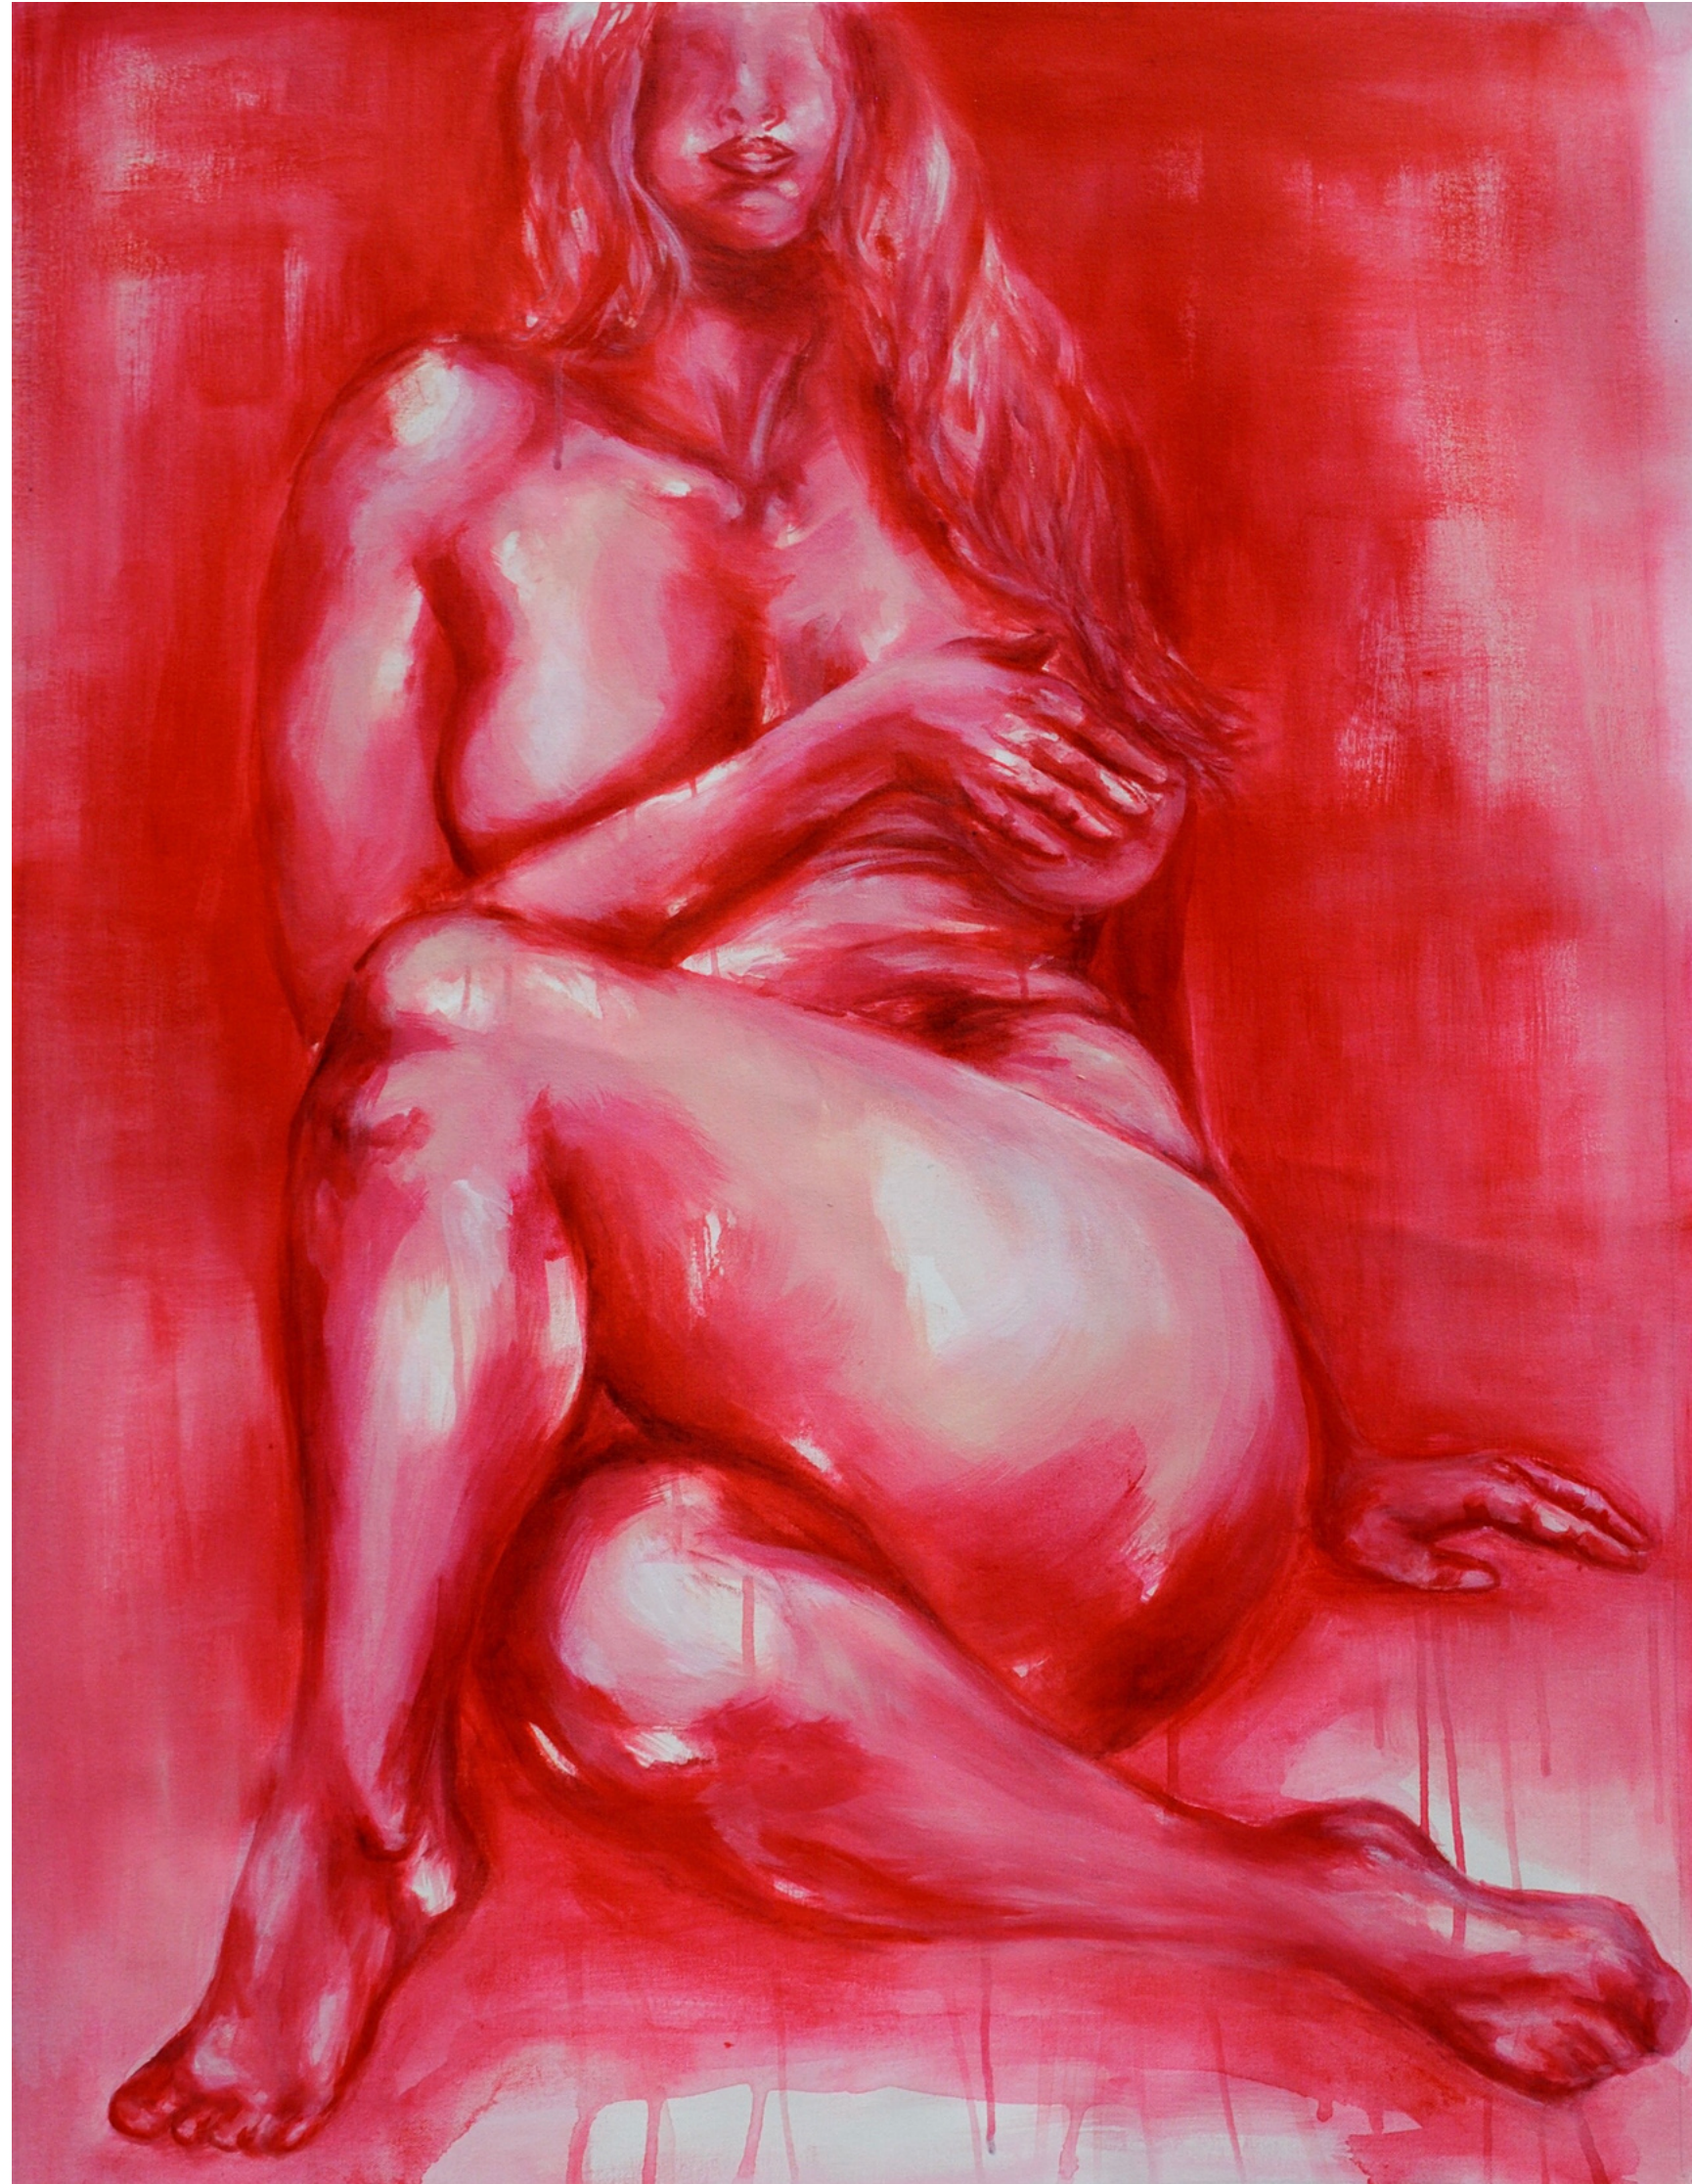

collector's catalogue

please email srueterart@gmail.com to inquire

'Luminescence'

36X48"

Acrylic and Pastel
on canvas

'Stevie'

24x30"

Acrylic and Pastel
on canvas

'I Saw You As A Flower'
30x40"
Acrylic on canvas

'Introspection'
36x48"
Pastel and Acrylic
on canvas

'Suspended By Hope and Nothing More'
Pastel and Acrylic
on canvas

'Motherwound'

40x60"
acrylic on canvas

'Compromise'

40x60"

acrylic on canvas

'Offering'

40x60"

acrylic on canvas

'Craving'

36X48"

acrylic on canvas